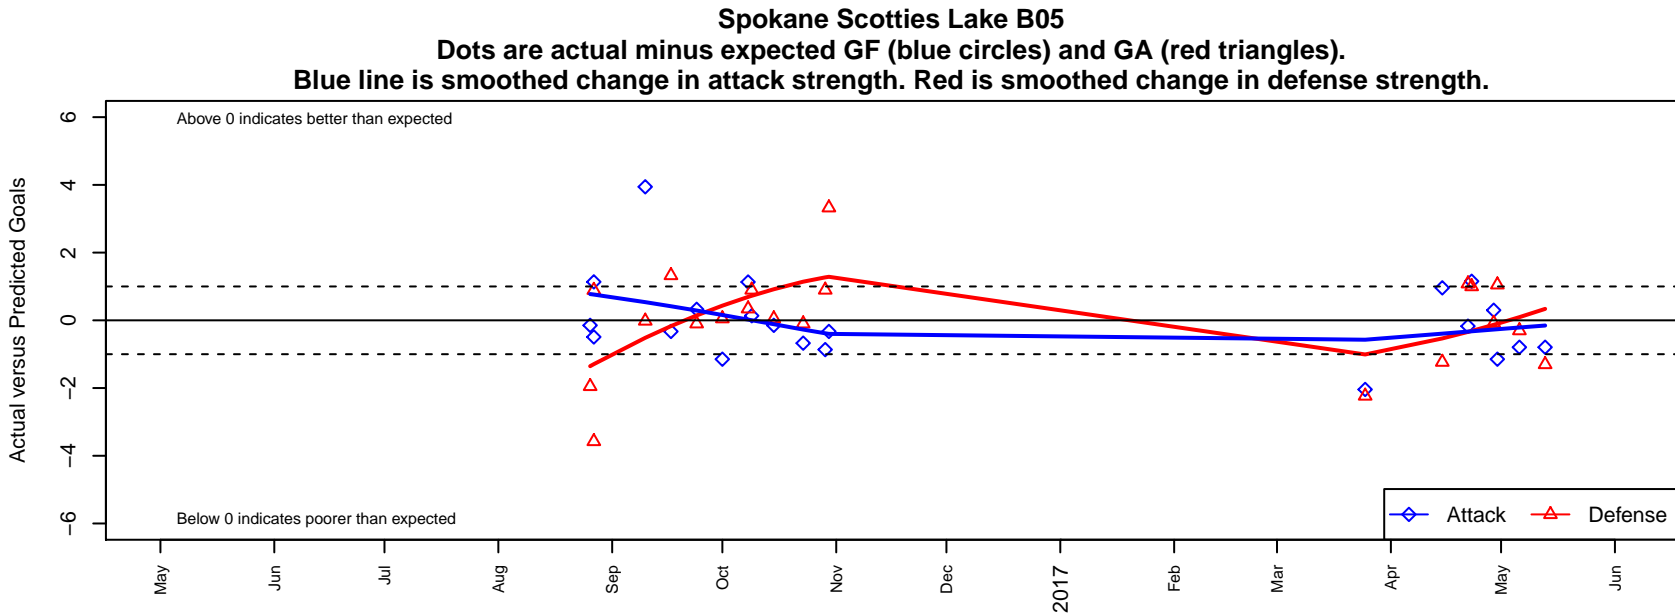

**attack and defense variance (black dot)
relative to other teams
and top 10 in region**

**attack and defense rating
relative to others at age
and all opponents in last 13 months**

Spokane Scotties Lake B05

Spokane Scotties
Spokane, WA
B05 total strength=281
attack=0.19 defense=0.14
fall league = PSPL–Inland Copa 1 East U12
spr league = Spr PSPL–Inland Copa 1 U12

alt names used:
IEYSA Scotties B05 Lake
SPOKANE SCOTTIES B05LAKE (WA)
IEYSA Scotties B05 Lake

Venues played:
2016 River City Challenge U12 (2005) U12
2016 PSPL–Inland Copa 1 East U12
2016 Spr PSPL–Inland Copa 1 U12